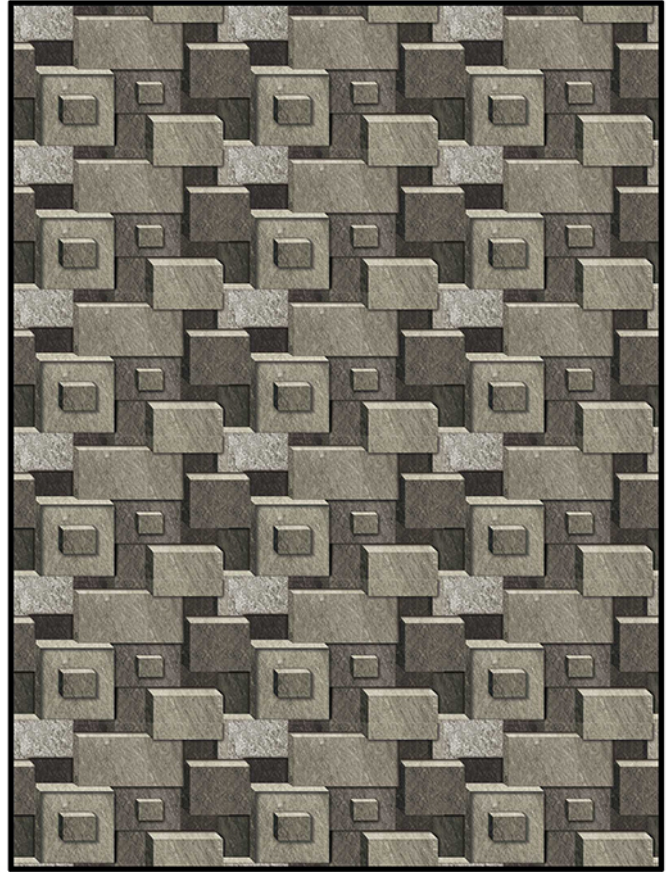

MATT SERIES
300x450 mm

Digital Wall Tiles

EL-6051

MATT SERIES
300x450 mm

Digital Wall Tiles

EL-6052