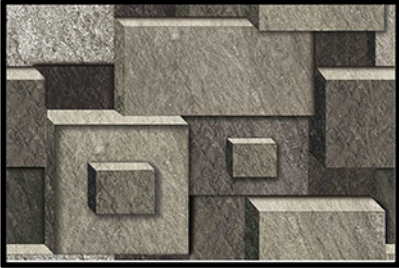

MATT SERIES
300x450 mm

Digital Wall Tiles

EL-6051

MATT SERIES
300x450 mm

Digital Wall Tiles

EL-6052