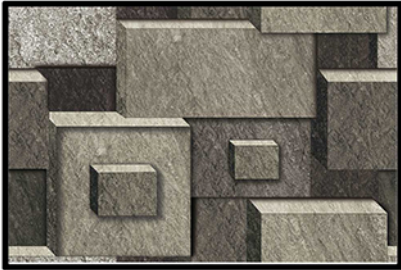

MATT SERIES
300x450 mm

Digital Wall Tiles

EL-6051

MATT SERIES
300x450 mm

Digital Wall Tiles

EL-6052